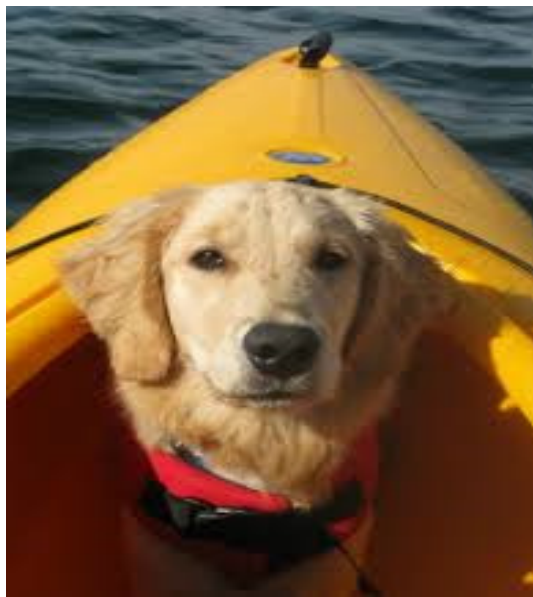

## **CANAL FULTON CANOE LIVERY & CAMPGROUND**

**YES ...**

**WE ARE PET FRIENDLY!!**

**YES...We allow dogs with the  
following guidelines:**

- 1. While on the property and transports dogs MUST be on a leash at all times.**
- 2. In the interest of our patrons (those with pet allergies or fear of dogs), drivers are instructed to ask all patrons on transport prior to allowing dog to board.**